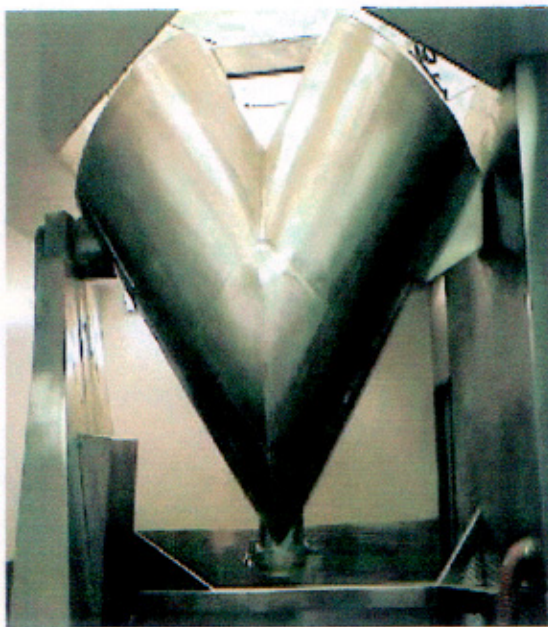

# **Generic** Manufacturing Corp.

Packaging Lines:

V-BLENDER

SHRINK TUNNEL

## TWIN PISTON FILLER

**AUTOMATIC**

**BOTTOM UP FILL**

**EASY ADJUST quick change over**

**STAINLESS STEEL CONSTRUCTION**

**choice of pistons**

**all size pistons available**

Twin or four head piston filler with automatic indexing and bottom plunging valves.