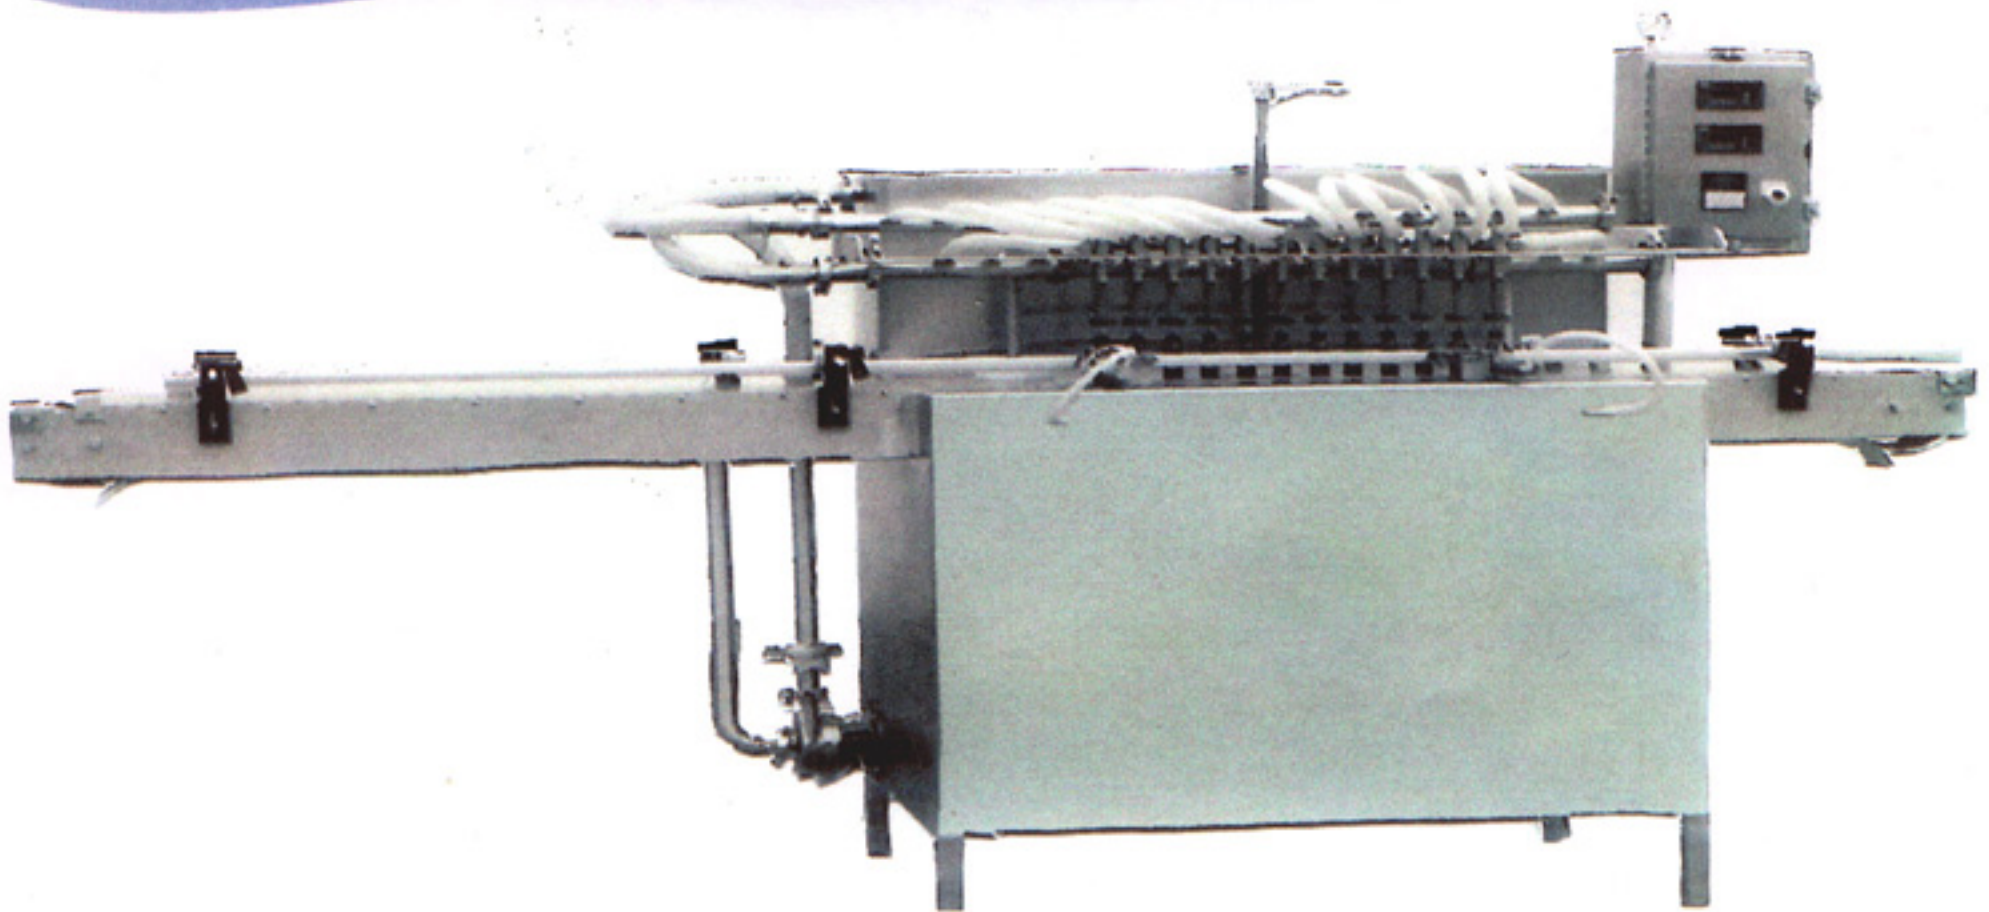

GENERIC MANUFACTURING CORPORATION

Pressure Filler Model SLP 12

- Stainless Steel
-
- 100 + bottles per minute
- Circulating pressure pump
- Easy clean manifold and valves
- Wide range of containers
- Light to heavy viscosity
- Adjustable rails
- Simple and fast change over

OPTIONAL UPGRADES

- Positive pump
- Additional valves
- Automatic drip pan
- Casters
- Nitrogen sparger
- PLC Control

27555 Commerce Center Drive
Temecula, CA 92590

Phone: (909) 676-7854